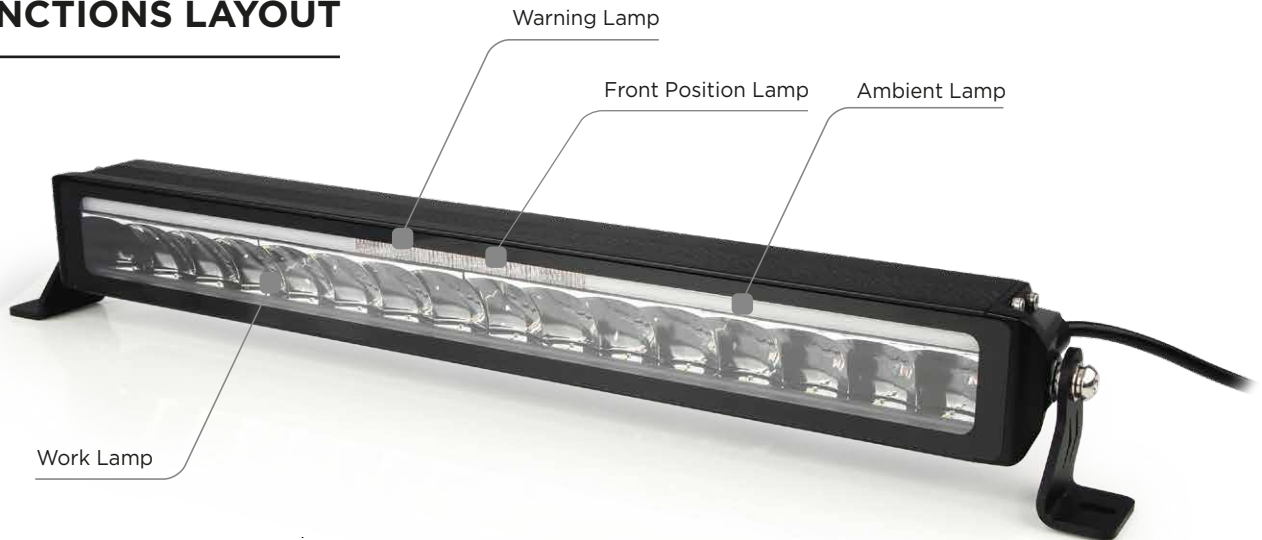

Series WWP-100

4-FUNCTION WORK/ WARNING/ FRONT LED LAMP

PRODUCT BENEFITS

- Easy Installation
- 4 functions in one: Work Lamp , Warning, Front Position, Ambient
- High level EMC design
- Multi-voltage 10-30V
- IP69K Protection
- High level light output performance

FUNCTIONS LAYOUT

TECHNICAL SPECIFICATIONS

TECHNICAL DATA

Product Number	Series WWP-100				
Operating Voltage	10V - 30V				
Reverse Polarity Protection	Yes				
Product Length	540mm - 1230mm				
Light Function	Work Lamp	Front Position Lamp	Warning Lamp	Ambient Lamp	
Consumption	80-200W (depending on product length)	1,3W	6,7W	6,7W	
Temperature Range	- 40°C to + 65°C				
Material	Lens	PC			
	Housing	Aluminum			
Type of Protection	IP69K				
Approvals	ECE	-	R148 / Cat. A	R65 / Cat. XA1	-
	EMC	R10-06			
Lumen Output	Raw	7680lm - 19200lm	-	-	-
Type of Connection	Cable Output 500mm or Cable Output 500mm + Deutsch Connector				